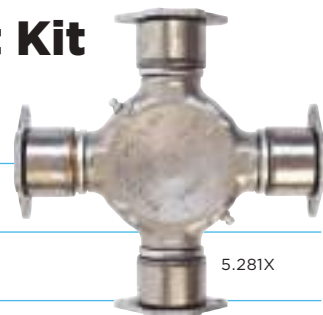

Universal Joint Kit

$140

5.280X
Suits Dana 1710 driveline

5.281X
Suits Dana 1810 driveline

5.281X