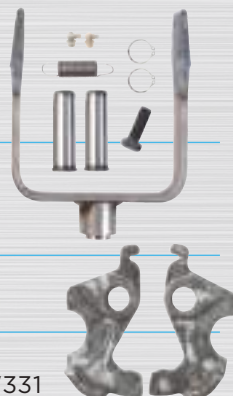

FW351 Repair Kit

P MEMBERS
$575

NON-MEMBERS
$645

I Jaw repair kit
I Includes yoke

T05-RK35503A
Suits FW351 and FW331