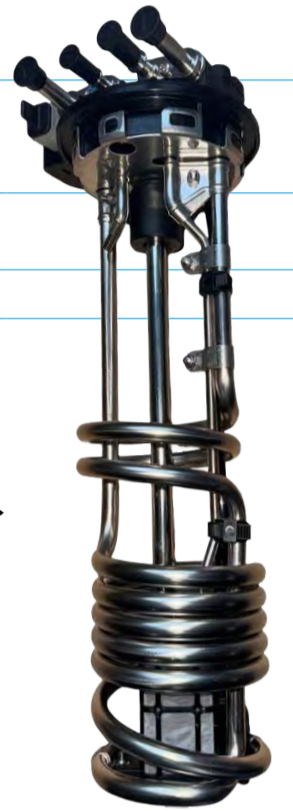

LEVEL-SENSOR ADBLUE TANK

MEMBERS
$695

NON-MEMBERS
$995

Temperature and level sensor for AdBlue tank

2386460