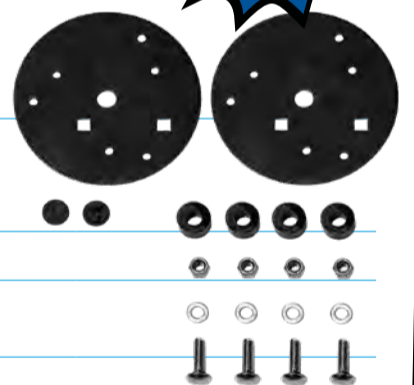

BEACON PLATE

**P MEMBERS
$139**

**NON-MEMBERS
$169**

| XG/XG+

1549464
Black finish

1549465
Chrome finish

**P MEMBERS
SAVE
$30**

1549464