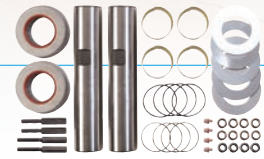

King Pin Kits

P MEMBERS FROM
$499

NON-MEMBERS FROM
$549

140KK100

140KK100 **P $499 $549**
I-132SG, I-140SG, I-140S, I-140W steer axle
Suits Kenworth, Mack & Iveco

328349 **P $599 $674**
E series 1002-1462 steer axle - Garlock bushing
Suits all Kenworth with 1002-1462 steer axle

328344 **P $690 $765**
E series 1200-1320 steer axle - Bronze bushing
Suits Kenworth

KPK1158 **P $784 $859**
Bronze bush to suit i132& i140 Spicer steer axle

328347 **P $815 $890**
E series 1002-1462 steer axle - Bronze bushing

328342 **P $959 $1,034**
Bronze bush to suit Dana E1320i steer axle

Steel Jacket Drum

P MEMBERS
$164 **NON-MEMBERS**
$199

- 285 PCD, 10 stud
- Lightweight composite steel drum
- One piece formed shell
- No welded-on balance weights OE seams
- Independantly tested to FMVSS 121 standards

DB020TRP
16.5" X 5"