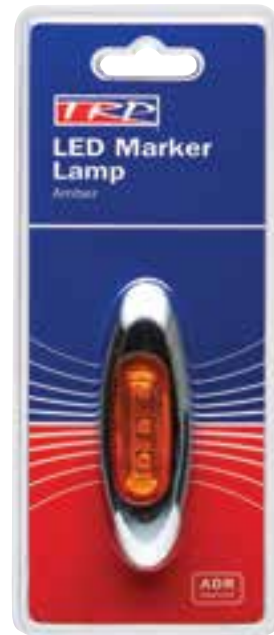

CANVAS	DRIVERS - RHS	PASSENGER - LHS
GREY	SCGSXBRC A	SCGSXBLC A

ACCESSORIES

LIGHTING

See and be seen with our range
of essential truck and trailer lights

LED SIDE MARKER LAMPS

12-24V

5 YEAR WARRANTY

LL040710AU

LL040202AU

LL041101AU

PART NUMBER	DESCRIPTION	FINISH
LL040103AU-6	HIGH INTENSITY, AMBER, CLEAR LENS - 6 PACK	
LL040710AU	LOW PROFILE, AMBER / RED, CLEAR LENS	
LL040202AU	AMBER / RED, CLEAR LENS	
LL040202AU-6	AMBER / RED, CLEAR LENS - 6 PACK	
LL041101AU	AMBER LENS WITH BEZEL	CHROME
LL041101AU-6	AMBER LENS WITH BEZEL - 6 PACK	CHROME