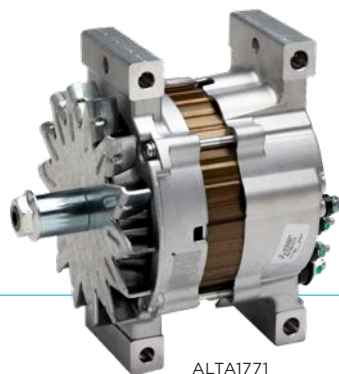

F35008OB **\$880 \$900**
Severe Outback Premium HT/S Repair Kit

F35008SOB **\$1,180 \$1,200**
Outback Upgrade HT/S Repair Kit

Belt Tensioner/ Idler Pulley

\$56.95

- Suits many Kenworth models with Cummins ISX

89120DYC
I.D: 17mm
O.D: 81mm
Width: 29.6mm

Heavy Duty Alternator

MEMBERS FROM **\$385**

NON-MEMBERS FROM **\$395**

ALTA1771

- Exceeds industry requirements for heat, vibration and corrosion resistance

ALTA1771 **\$385 \$395**
160A Pad Mount