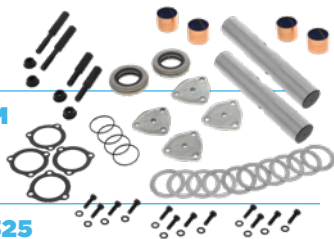

C81-1004
Airglide Suspension 200 / 400 9" ride height, 40,000LB

SEE IN STORE FOR COMPLETE RANGE

King Pin Kits

P MEMBERS FROM

\$280

NON-MEMBERS FROM

\$325

R201309PZ **P \$280 \$325**
Suits Meritor axle FG941