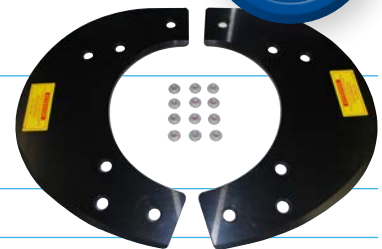

- Service chamber type 20

KHT20

Fifth Wheel Top Plate Liner Kit

P MEMBERS
\$310

NON-MEMBERS
\$360

- Top plate liner

SK3106/007
6 hole, 10mm including hex bolts

P MEMBERS
SAVE \$50