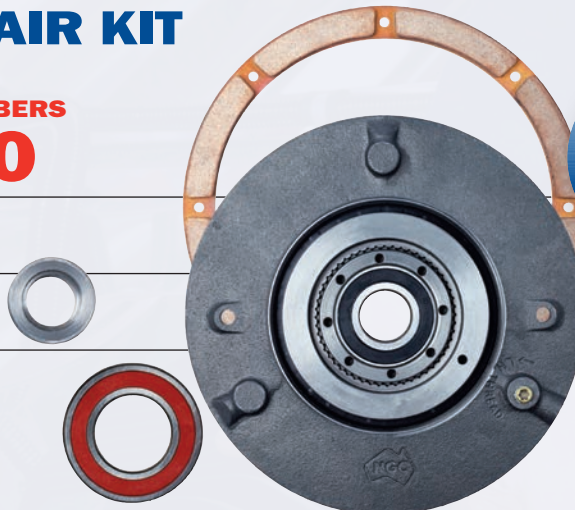

FAN CLUTCH REPAIR KIT

P MEMBERS
\$540

NON-MEMBERS
\$560

P MEMBERS
SAVE \$20

- Designed and manufactured in Australia
- Long life

F35008TRP
Suits all 9.5" disc Horton HT/S clutches

TRUCK & TRAILER PARTS

TO ENQUIRE ABOUT A PART, FREECALL*
1800 TRPART (877 278)